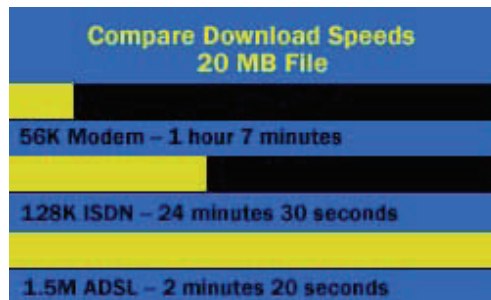

UP TO 50 TIMES FASTER THAN DIAL-UP—LESS EXPENSIVE THAN ISDN OR A T1 LINE

* Not all packages are available in all areas. Please ask for details about the packages available in your area. Packages are subject to change. Please contact us for the most recent package and pricing information.

Hanson Information Systems, Inc.
2433 West White Oaks Drive, Springfield Illinois 62704
(217) 726-2400